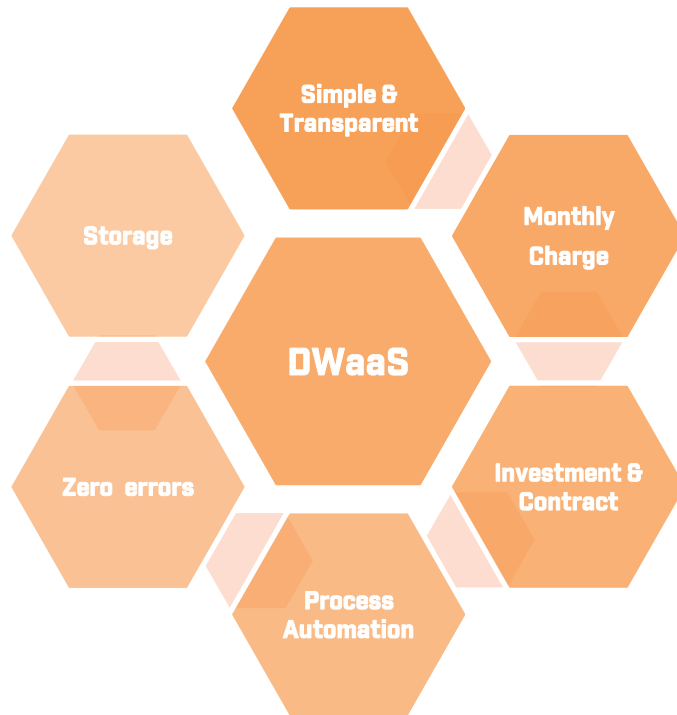

Service Enablement Services (SES)

helps customers to transition from their current setup to a ready-to-use Data Warehouse as a “rented” Service.

Technical Project Team (TPC)

will be assigned to SES with the responsibility to initiate, detect, execute, monitor, maintain and restore data.

DATA WAREHOUSE - Infrastructure

INNOVATIVE AND RELIABLE
AUTOMATION TECHNOLOGY
SOLUTIONS

INPUT

DATA WAREHOUSE as a SERVICE (DWaaS)

We have made it easy for you
Data Warehouse as a Service - Highlights

As a Service Model

DATA WAREHOUSE as a SERVICE (DWaaS)

We have made it easy for you
Data Warehouse as a Service - Highlights

Two (2) Service concepts

- **Concept 1**: A cost-sharing distribution, that takes individual tonnage and cost per factory into account
- **Concept 2**: An equal (1:1) cost distribution per factory, which does not take individual tonnage per factory and cost into account