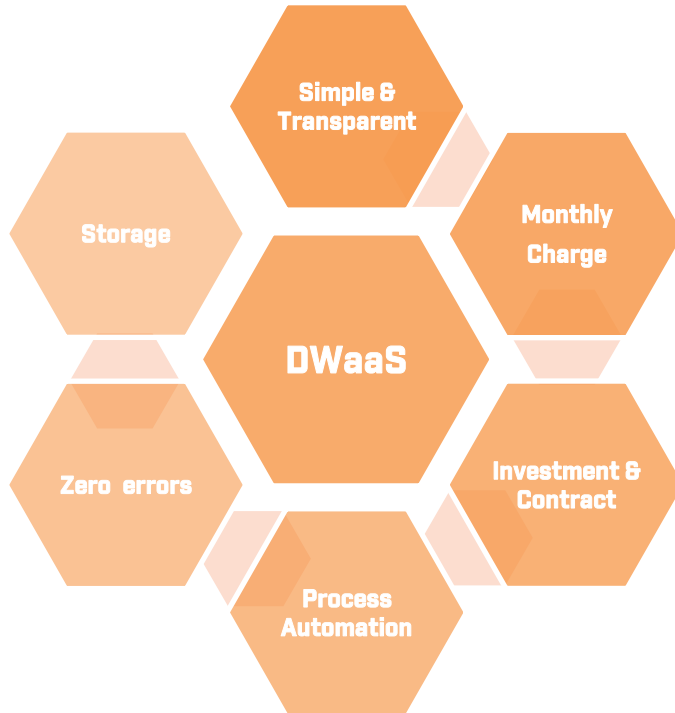

Service Enablement Services (SES)

helps customers to transition from their current setup to a ready-to-use Data Warehouse as a “rented” Service.

Technical Project Team (TPC)

will be assigned to SES with the responsibility to initiate, detect, execute, monitor, maintain and restore data.

DATA WAREHOUSE - Infrastructure

INNOVATIVE AND RELIABLE
AUTOMATION TECHNOLOGY
SOLUTIONS

INPUT

DATA WAREHOUSE as a SERVICE (DWaaS)

We have made it easy for you
Data Warehouse as a Service - Highlights

As a Service Model

DATA WAREHOUSE as a SERVICE (DWaaS)

We have made it easy for you
Data Warehouse as a Service - Highlights

Two (2) Service concepts

- **Concept 1**: A cost-sharing distribution, that takes individual tonnage and cost per factory into account
- **Concept 2**: An equal (1:1) cost distribution per factory, which does not take individual tonnage per factory and cost into account