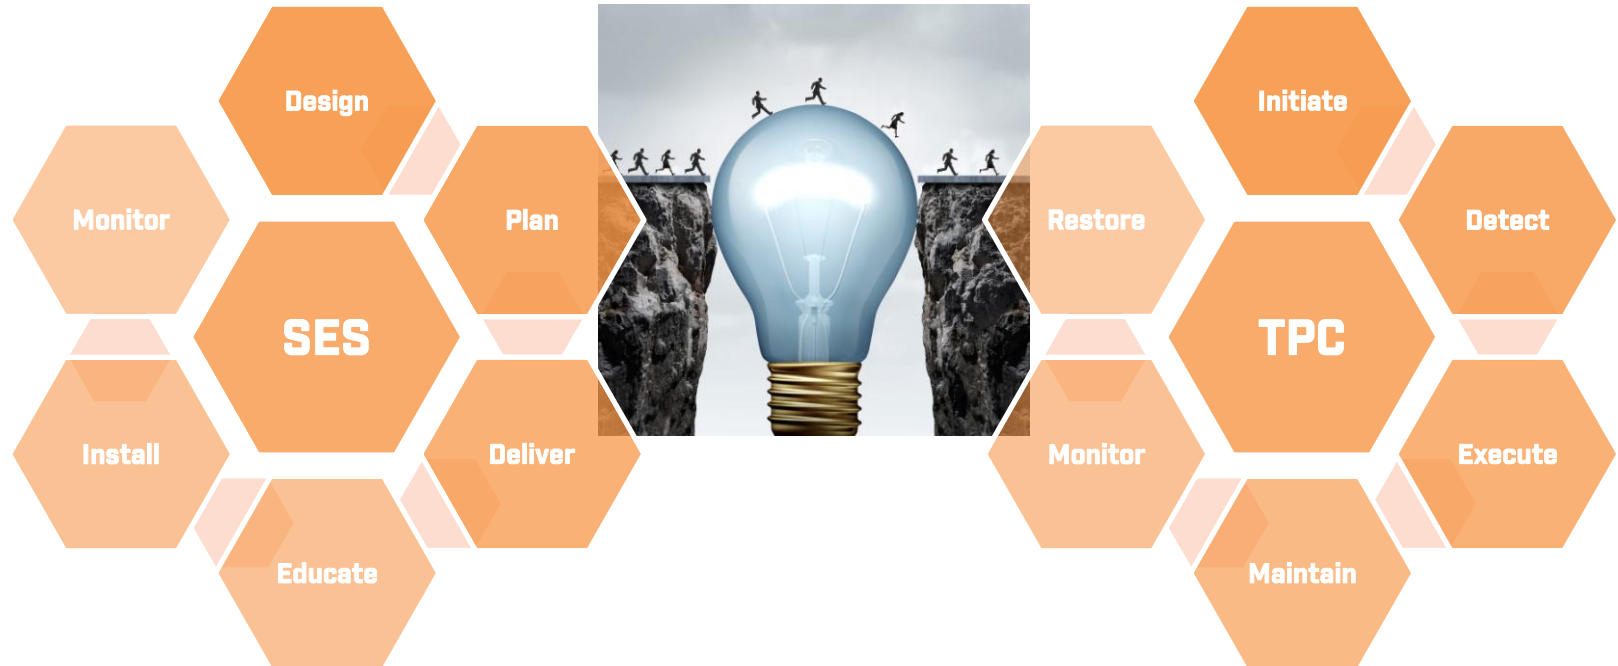

INNOVATIVE AND RELIABLE
**AUTOMATION TECHNOLOGY
SOLUTIONS**

DATA
WAREHOUSE

AS A SERVICE

Service Enablement Services (SES)

Daniit has made it easy for you to gain access to AND utilize your manufacturing masterdata and thereby transition to Data Warehouse as a Service

Service Enablement Services (SES)

helps customers to transition from their current setup to a ready-to-use Data Warehouse as a “rented” Service.

Technical Project Team (TPC)

will be assigned to SES with the responsibility to initiate, detect, execute, monitor, maintain and restore data.

DATA WAREHOUSE - Infrastructure

INNOVATIVE AND RELIABLE
AUTOMATION TECHNOLOGY
SOLUTIONS

INPUT

DATA WAREHOUSE as a SERVICE (DWaaS)

We have made it easy for you
Data Warehouse as a Service - Highlights

As a Service Model

DATA WAREHOUSE as a SERVICE (DWaaS)

We have made it easy for you
Data Warehouse as a Service - Highlights

Two (2) Service concepts

- **Concept 1**: A cost-sharing distribution, that takes individual tonnage and cost per factory into account
- **Concept 2**: An equal (1:1) cost distribution per factory, which does not take individual tonnage per factory and cost into account